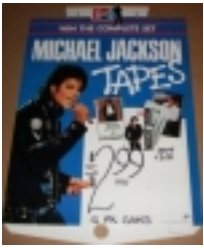

### **BAD "Advance Promo" Counter Display (USA)**

12"x9" counter display of the Bad LP cover. Reads: "Coming Soon." [\[Product Details...\]](#)

### **BAD "Win A Trip To Michael Jackson's London Concert" Large Store Display (USA)**

12 1/2"x6 1/4" Pepsi store display with picture of MJ singing from Bad Tour, four scenes from MJ's Pepsi commercial, and a smaller photo of his Off The Wall/Thriller/BAD cassettes. [\[Product Details...\]](#)

### **BAD "Win A Trip To Michael Jackson's London Concert" Large Store Display (USA)**

18"x26" wall display with large picture of MJ in black outfit from '88 Tour, singing. These were used for an MJ concert ticket contest/Pepsi promo campaign in the USA. [\[Product Details...\]](#)

### **BAD "Win The Complete Set Of Michael Jackson Tapes" Large Store Display (USA)**

18"x26 1/2" Pepsi store display with picture of MJ singing from Bad Tour and a smaller photo of his Off The Wall/Thriller/BAD cassettes. Reads "Win The Complete Set: Michael Jackson Tapes". [\[Product Details...\]](#)