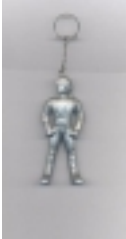

HIStory Official PVC Figurine Keychain (France)

1997 French official keychain. [[Product Details...]](#)