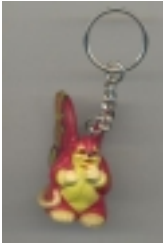

Captain Eo *Fuzzball* PVC Keychain (Japan)

1986 Japanese PVC keychain of Fuzzball in Captain Eo. [[Product Details...]](#)