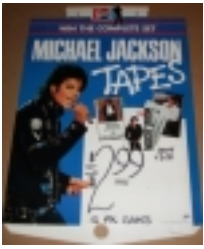

MJJCollectors

MJJ Collectors

Displays

Have an MJ promo item not on our site? [Add](#) it here!

BAD "Advance Promo" Counter Display (USA)

12"x9" counter display of the Bad LP cover. Reads: "Coming Soon." [\[Product Details...\]](#)

BAD "Win A Trip To Michael Jackson's London Concert" Large Store Display (USA)

12 1/2"x6 1/4" Pepsi store display with picture of MJ singing from Bad Tour, four scenes from MJ's Pepsi commercial, and a smaller photo of his Off The Wall/Thriller/BAD cassettes. [\[Product Details...\]](#)

BAD "Win A Trip To Michael Jackson's London Concert" Large Store Display (USA)

18"x26" wall display with large picture of MJ in black outfit from '88 Tour, singing. These were used for an MJ concert ticket contest/Pepsi promo campaign in the USA. [\[Product Details...\]](#)

BAD "Win The Complete Set Of Michael Jackson Tapes" Large Store Display (USA)

18"x26 1/2" Pepsi store display with picture of MJ singing from Bad Tour and a smaller photo of his Off The Wall/Thriller/BAD cassettes. Reads "Win The Complete Set: Michael Jackson Tapes". [\[Product Details...\]](#)