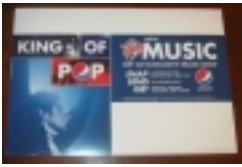

BAD 25 Limited Edition "King Of Pop" 16 Oz. Pepsi Promo Large Store Display (USA)

US 2012 US Pepsi promo store large 19" W x 13,5" H display to promote US 16 oz cans. [[Product Details...]](#)