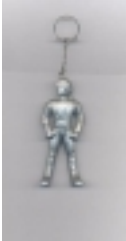

HIStory Official PVC Figurine Keychain (France)

1997 French official keychain. [[Product Details...]](#)