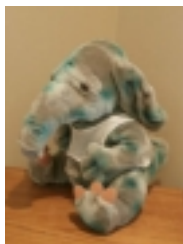

MJJCollectors

MJJ Collectors

Stuffed Toys

Have an MJ toy not on our site? [Add](#) it here!

Captain Eo *Hooter* Official Disneyland/Disney World Plush Toy (USA)

16" plush toy Hooter. 1986 version, with Green patches all over and White vest. Sold at Disneyland and Disney World in 1986. [\[Product Details...\]](#)

Captain EO Hooter Elephant Plush Doll (USA)

Hooter the Elephant 15" plush doll from the Micheal Jackson 3D film Captain EO, shown at Disneyland and Disney World. [\[Product Details...\]](#)

Captain EO Mini Pets Pins Disneyland Tokyo (Japan)

Michael's Pets Plush Toys By Ideal *Spanky the Dog* (USA)

"Michael's Pets" are large plush toys that were made by the Ideal company in early 1987. Each of the 10 Pets came in a large 8"x16 1/2" display box and originally came with a unique story/song cassette. Spanky is approx. 12" tall. [\[Product Details...\]](#)

Michael's Pets Plush Toys By Ideal *Uncle Tookie the Frog* (USA)

"Michael's Pets" are large plush toys that were made by the Ideal company in early 1987. Each of the 10 Pets came in a large 8"x16 1/2" display box and originally came with a unique story/song cassette. Uncle Tookie is approx. 12" tall. [\[Product Details...\]](#)