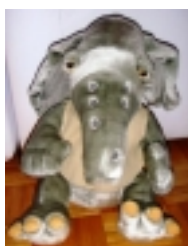

MJJCollectors

MJJ Collectors

Stuffed Toys

Have an MJ toy not on our site? [Add](#) it here!

Captain Eo *Hooter* Official Disneyland/Disney World Plush Toy (USA)

16" plush toy Hooter. 1986 version, with Green patches all over and White vest. Sold at Disneyland and Disney World in 1986. [\[Product Details...\]](#)

Captain EO Hooter Elephant Plush Doll (USA)

Hooter the Elephant 15" plush doll from the Micheal Jackson 3D film Captain EO, shown at Disneyland and Disney World. [\[Product Details...\]](#)

Captain EO Mini Pets Pins Disneyland Tokyo (Japan)

Michael's Pets Plush Toys By Ideal *Spanky the Dog* (USA)

"Michael's Pets" are large plush toys that were made by the Ideal company in early 1987. Each of the 10 Pets came in a large 8"x16 1/2" display box and originally came with a unique story/song cassette. Spanky is approx. 12" tall. [\[Product Details...\]](#)

Michael's Pets Plush Toys By Ideal *Uncle Tookie the Frog* (USA)

"Michael's Pets" are large plush toys that were made by the Ideal company in early 1987. Each of the 10 Pets came in a large 8"x16 1/2" display box and originally came with a unique story/song cassette. Uncle Tookie is approx. 12" tall. [\[Product Details...\]](#)