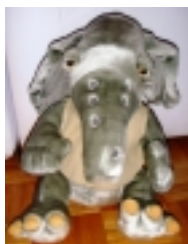

MJJCollectors

MJJ Collectors

Stuffed Toys

Have an MJ toy not on our site? [Add](#) it here!

Captain Eo *Hooter* Official Disneyland/Disney World Plush Toy (USA)

16" plush toy Hooter. 1986 version, with Green patches all over and White vest. Sold at Disneyland and Disney World in 1986. [\[Product Details...\]](#)

Captain EO Hooter Elephant Plush Doll (USA)

Hooter the Elephant 15" plush doll from the Micheal Jackson 3D film Captain EO, shown at Disneyland and Disney World. [\[Product Details...\]](#)

Captain EO Mini Pets Pins Disneyland Tokyo (Japan)

Michael's Pets Plush Toys By Ideal *Spanky the Dog* (USA)

"Michael's Pets" are large plush toys that were made by the Ideal company in early 1987. Each of the 10 Pets came in a large 8"x16 1/2" display box and originally came with a unique story/song cassette. Spanky is approx. 12" tall. [\[Product Details...\]](#)

Michael's Pets Plush Toys By Ideal *Uncle Tookie the Frog* (USA)

"Michael's Pets" are large plush toys that were made by the Ideal company in early 1987. Each of the 10 Pets came in a large 8"x16 1/2" display box and originally came with a unique story/song cassette. Uncle Tookie is approx. 12" tall. [\[Product Details...\]](#)